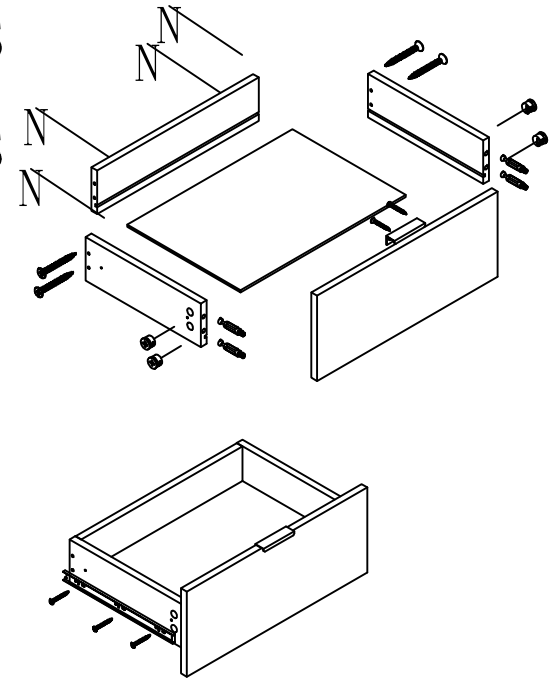

A 8PCS B 8PCS

29*6MM

15*10.5MM

D 4PCS

Ø7*38

2 Persons

2 hours

MODEL: AX-DR02C # Display Cabinet

8

- A*8PCS
- B*8PCS
- C*16PCS

10

- A*6PCS
- B*6PCS
- E*8PCS
- W*1PCS
- M*4PCS
- N*4PCS

11

A	8PCS	B	8PCS
29*6MM		15*10.5MM	

C	16PCS
8*30MM	

W	1pcs	N	4pcs	M	4pcs
		10*10		3.5*50	
A	6pcs	E	8pcs	B	6pcs
6*29MM		3.5*14MM		15*10.5	