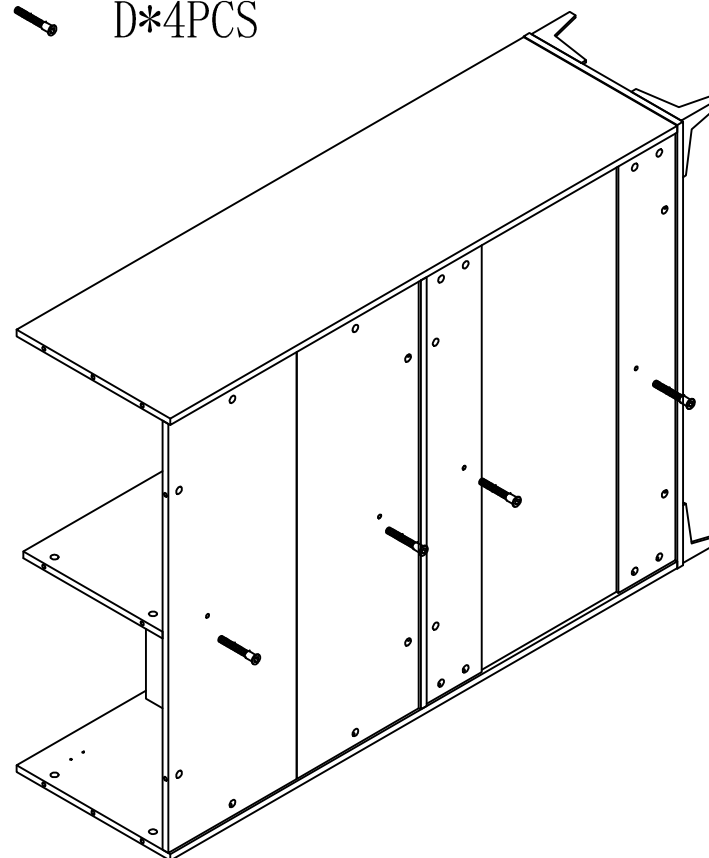

2 hours

MODEL: AX-DR02C # Display Cabinet

7

A*8PCS

B*8PCS

8

D*4PCS

9