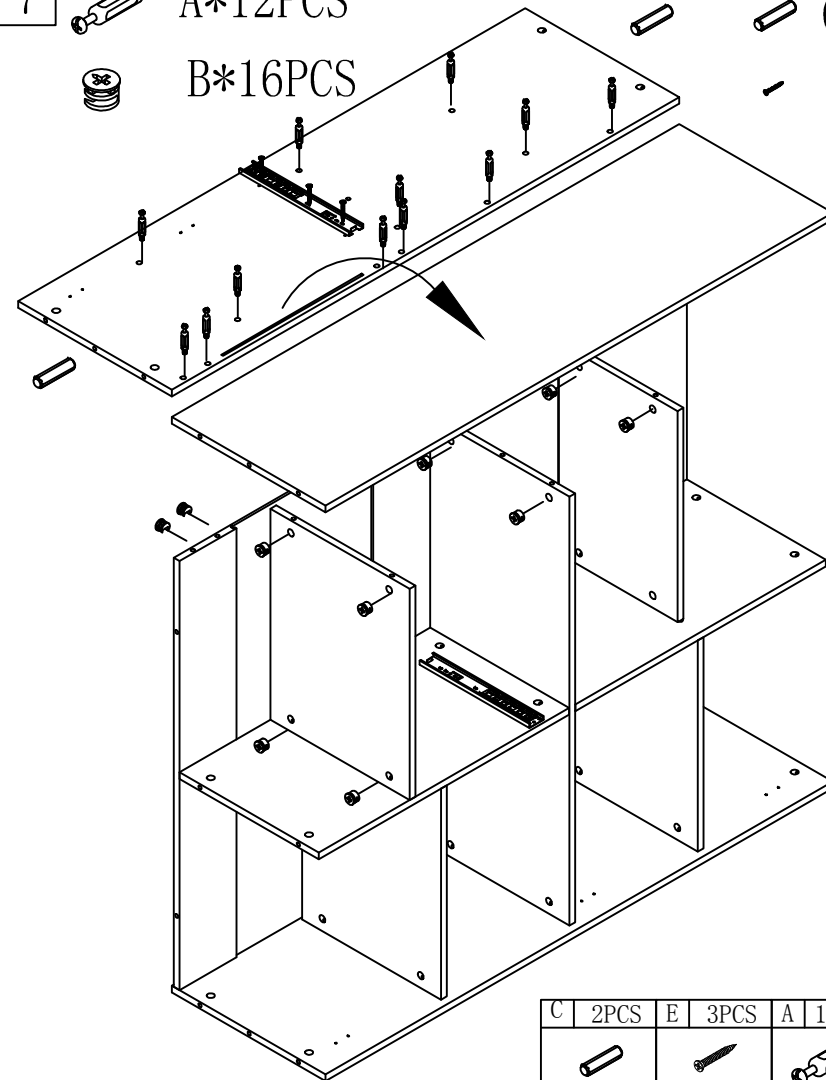

MODEL: AX-DR02C # Display Cabinet

6

A*4PCS

B*12PCS

E*3PCS

K 1pcs

6

7

A*12PCS

B*16PCS

C*2PCS

E*3PCS

k

A	20PCS	B	10PCS	E	3PCS	K	1pcs
29*6MM		15*10.5MM		Ø3.5x14			

C	2PCS	E	3PCS	A	12PCS	B	16PCS
8*30MM		Ø3.5x14		29*6MM		15*10.5MM	

2 Persons

2 hours

MODEL: AX-DR02C # Display Cabinet

7

A*8PCS

B*8PCS

8

D*4PCS

9

A 8PCS B 8PCS

29*6MM

15*10.5MM

D 4PCS

Ø7*38

2 Persons

2 hours

MODEL: AX-DR02C # Display Cabinet