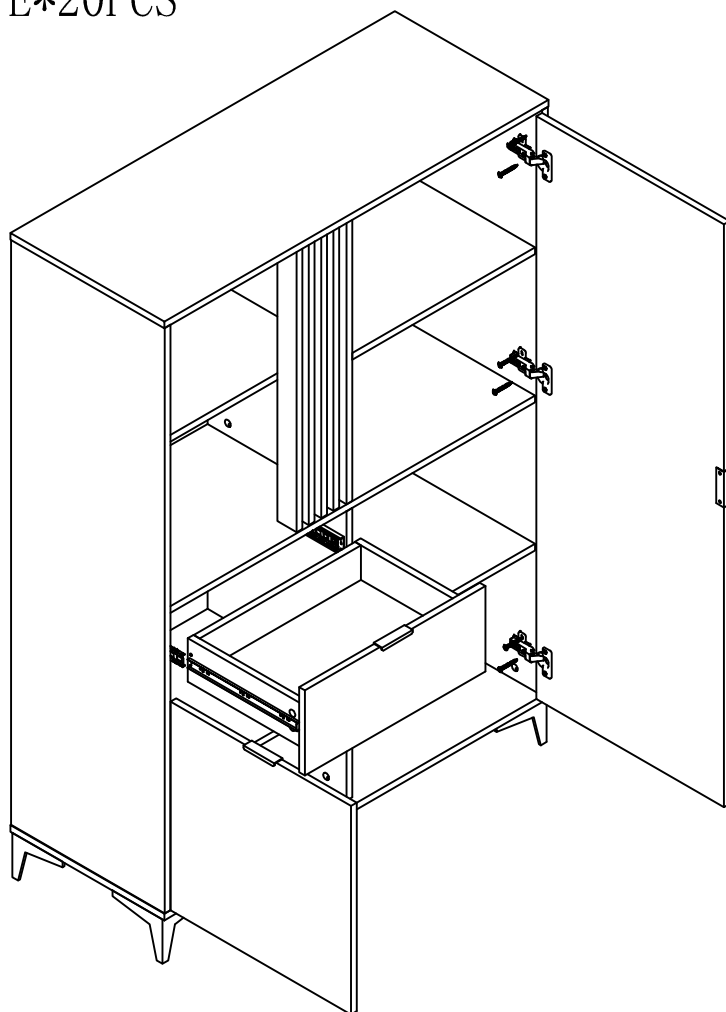

8

- A*8PCS
- B*8PCS
- C*16PCS

10

- A*6PCS
- B*6PCS
- E*8PCS
- W*1PCS
- M*4PCS
- N*4PCS

11

A	8PCS	B	8PCS
29*6MM		15*10.5MM	

C	16PCS
8*30MM	

W	1pcs	N	4pcs	M	4pcs
		10*10		3.5*50	
A	6pcs	E	8pcs	B	6pcs
6*29MM		3.5*14MM		15*10.5	

2 Persons

2 hours

MODEL: AX-DR02C # Display Cabinet

9

E*20PCS

12

OK

E | 20PCS