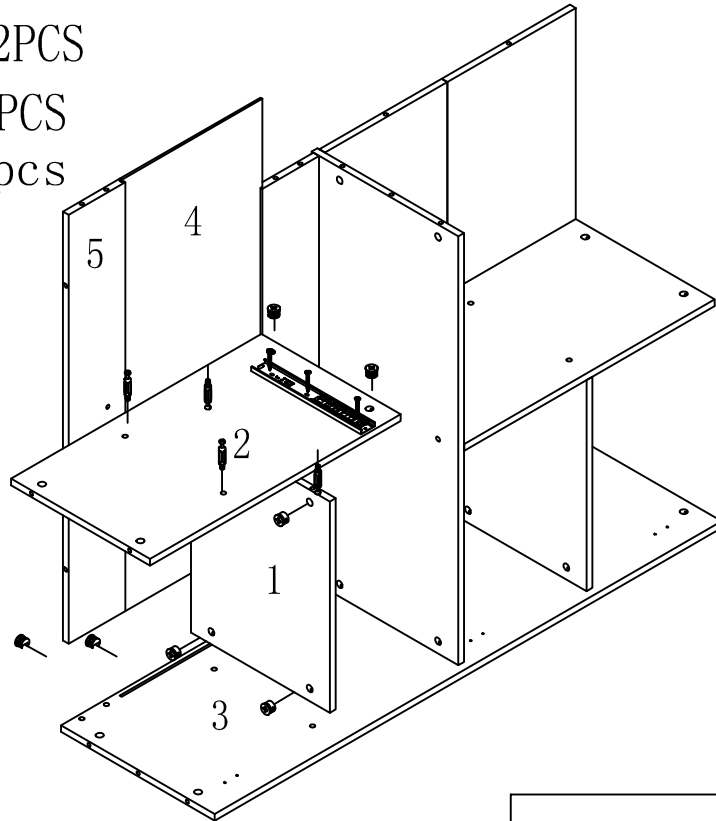

MODEL: AX-DR02C # Display Cabinet

6

A*4PCS

B*12PCS

E*3PCS

K 1pcs

6

7

A*12PCS

B*16PCS

C*2PCS

E*3PCS

k

A	20PCS	B	10PCS	E	3PCS	K	1pcs
29*6MM		15*10.5MM		Ø3.5x14			

C	2PCS	E	3PCS	A	12PCS	B	16PCS
8*30MM		Ø3.5x14		29*6MM		15*10.5MM	

2 Persons