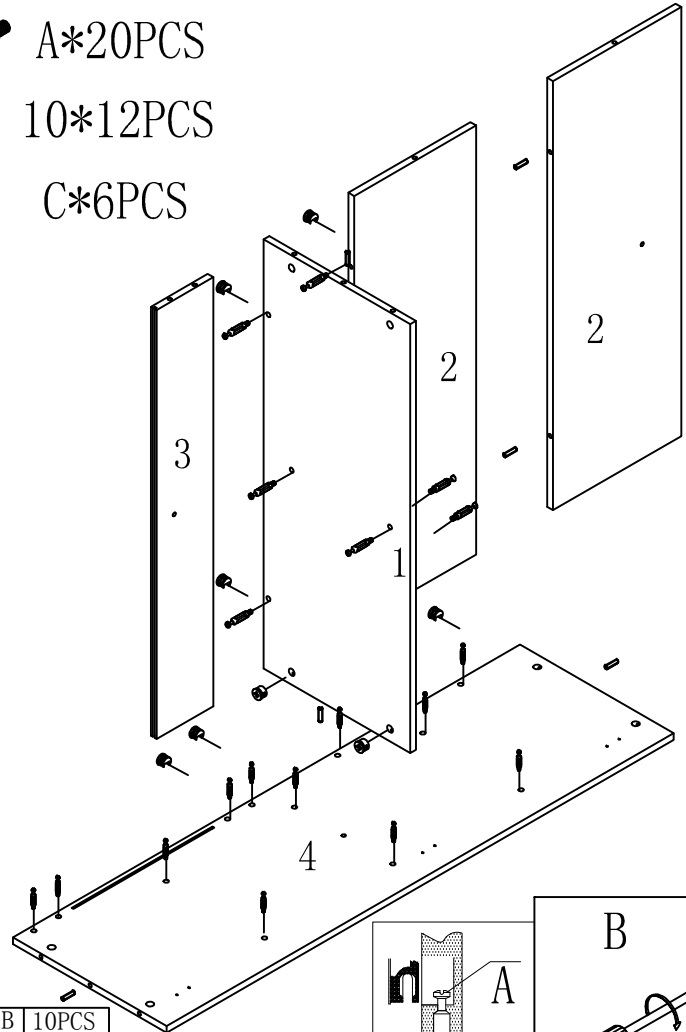

Ø3.5x14

2 Persons

2 hours

MODEL: AX-DR02C # Display Cabinet

5

 A*20PCS

 10*12PCS

 C*6PCS

4

C	6PCS
	
8*30MM	
A	20PCS
B	10PCS
	
29*6MM	15*10.5MM

 A*4PCS

 6*12PCS

5

A	4PCS
B	6PCS
	
29*6MM	15*10.5MM

2 Persons

2 hours